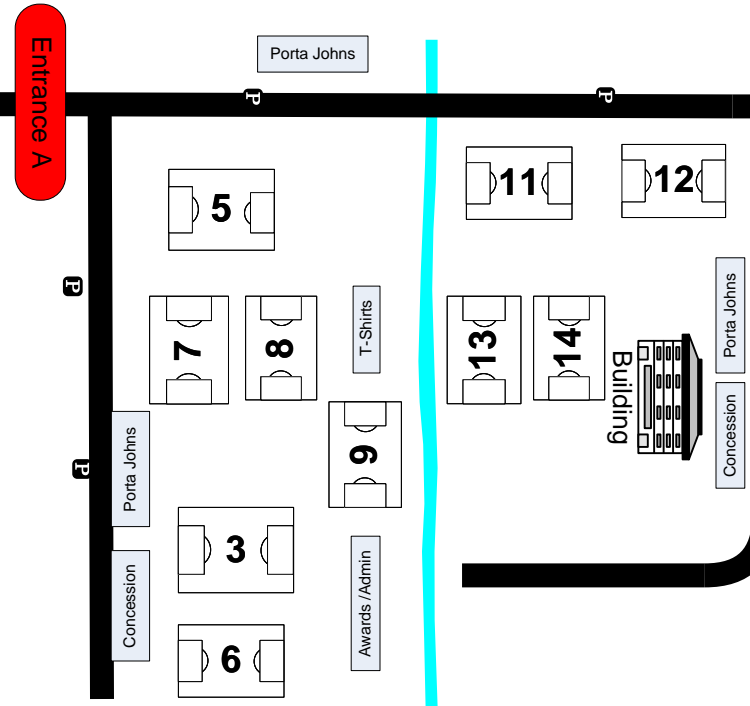

North Coast Premier Soccer Complex
 8809 Lake Road
 Seville, OH 44273

If you are playing on fields 3, 5, 6, 7, 8, 9, 11, 12, 13 and 14 please enter at **Entrance A**. All others please use **Entrance B**.

NO DOGS ARE PERMITTED ON THE PROPERTY.

County Road 19 (Lake Road)

Route 224