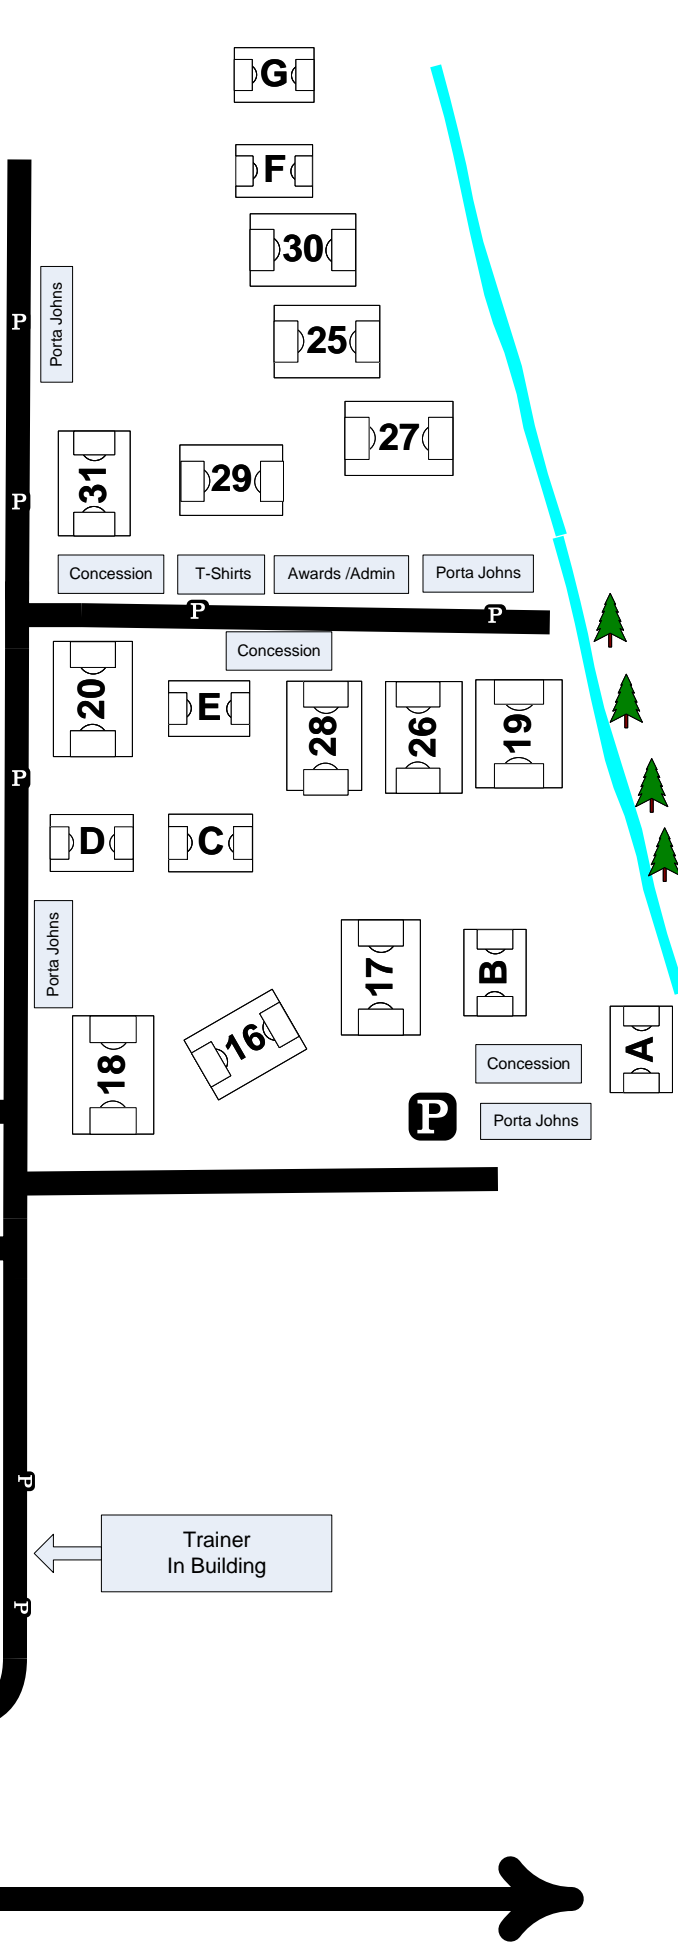

North Coast Premier Soccer Complex
 8809 Lake Road
 Seville, OH 44273

If you are playing on fields 3, 5, 6, 7, 8, 9, 11, 12, 13 and 14 please enter at **Entrance A**. All others please use **Entrance B**.

NO DOGS ARE PERMITTED ON THE PROPERTY.

County Road 19 (Lake Road)

Route 224